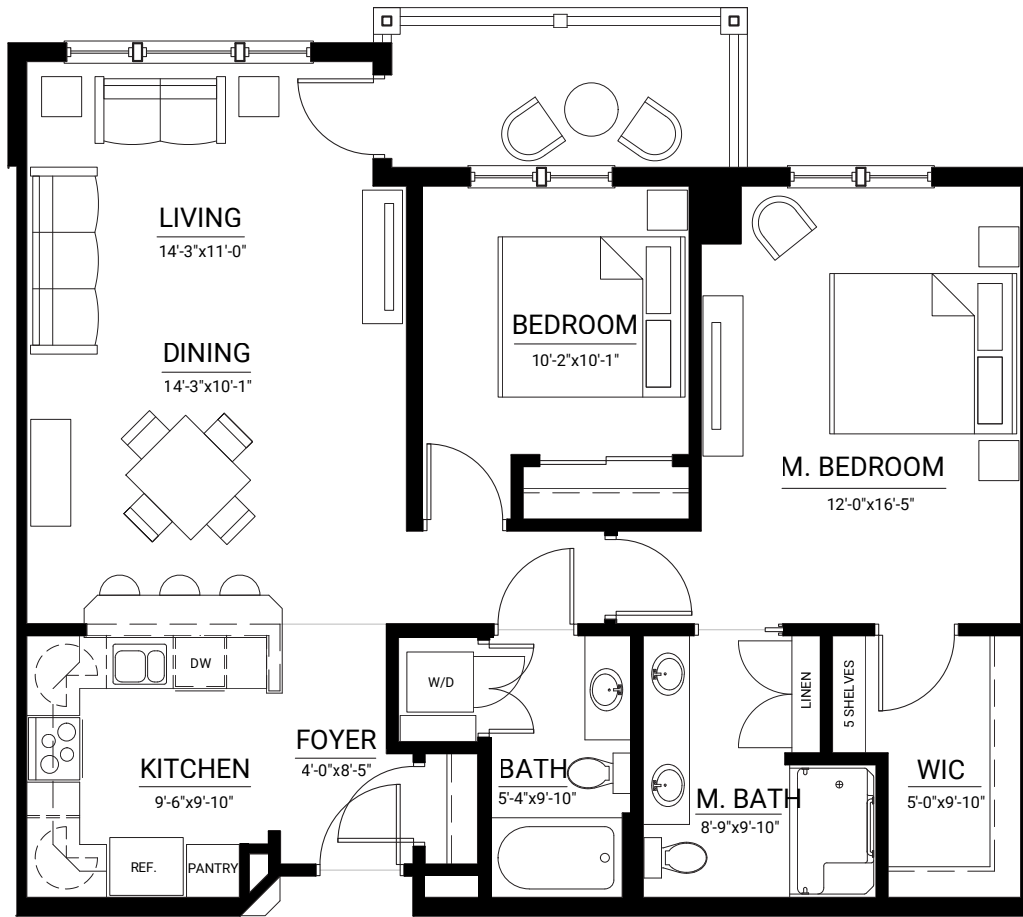

StoneBriar

at Burcham Hills®

Greenstone

Two Bedroom Deluxe • 1,091 Square Feet

Scale: 1/4" = 1'-0"

* Room sizes are approximate and subject to change.

2700 Burcham Drive • East Lansing, MI 48823 • (517) 827-1062 • Fax: (517) 351-9938