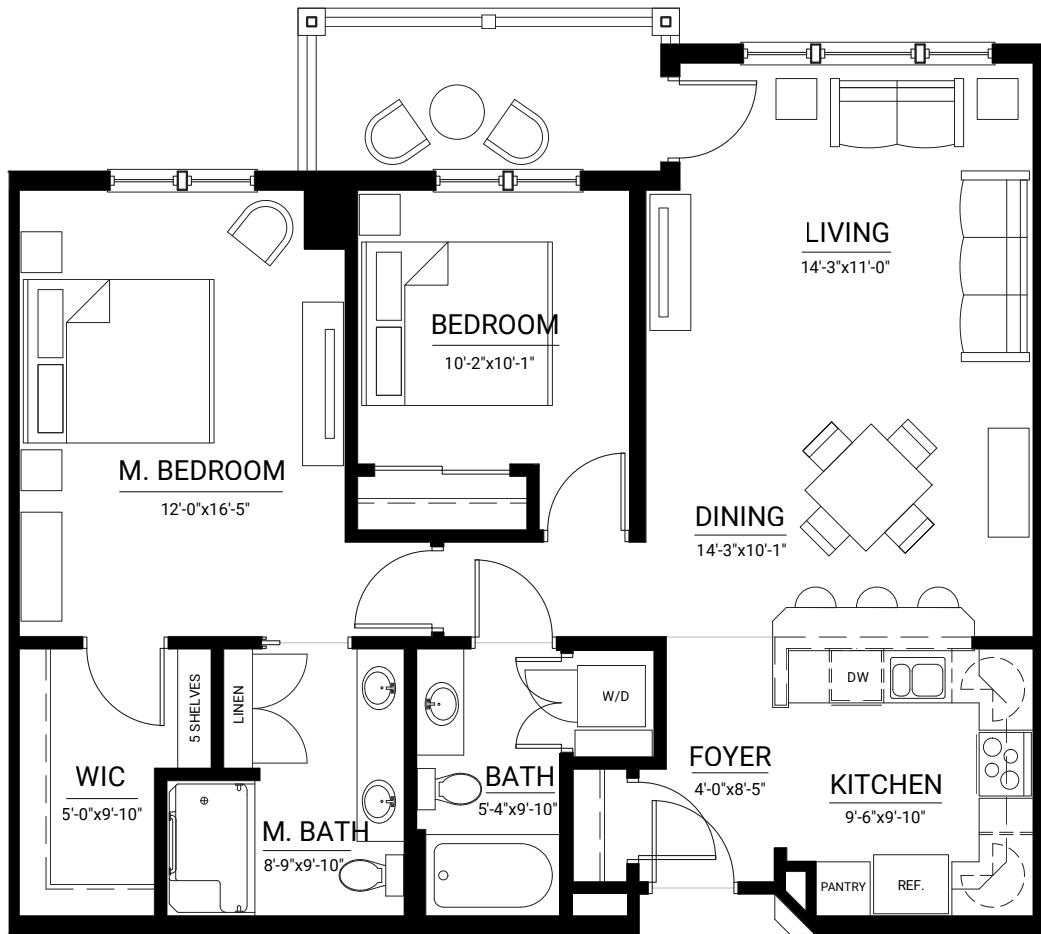

## Copper

Two Bedroom Deluxe • 1,091 Square Feet

Scale: 1/4" = 1'-0"

\* Room sizes are approximate and subject to change.

2700 Burcham Drive • East Lansing, MI 48823 • (517) 827-1062 • Fax: (517) 351-9938